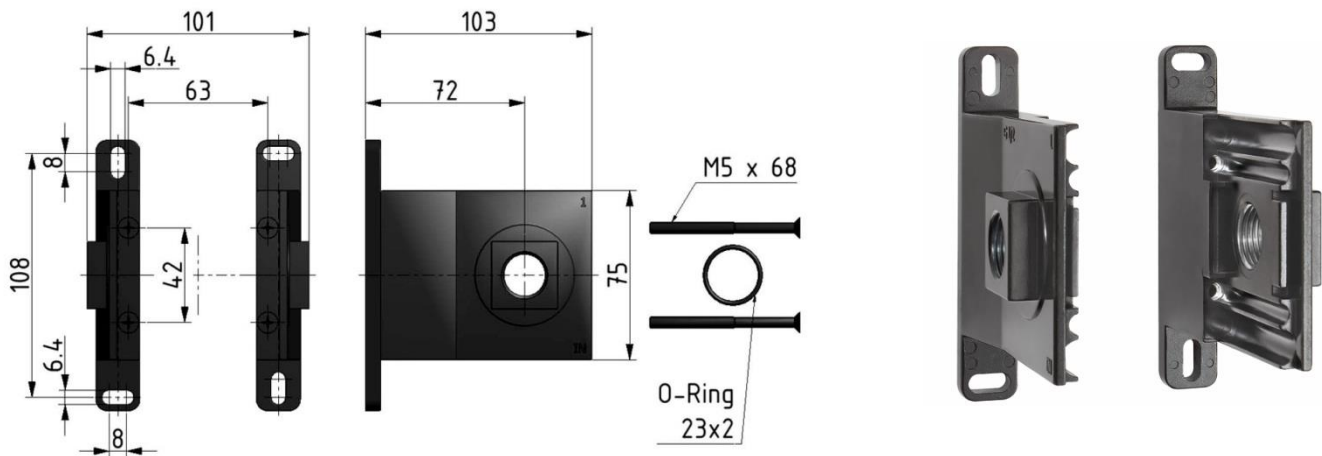

Grivory (PA66)

Steel

NBR 70

Ident No.	Article No.	Description	Size
WK 102	100044	Wall console incl. 2 screws	2

**Wall console with connection thread G 3/8**

Type of construction:

Mounting type:

Material coupling clamp:

Material screw:

Material O-ring:

Fastening set wall console

Wall console with thread of the series »FUTURA« BG2

Zinc die-cast

Steel

NBR 70

Ident No.	Article No.	Description	Size
WK 102-38	100331	Wall console with connection thread G 3/8	2

**Wall console with connection thread G 1/2**

Type of construction:

Fastening set wall console

Mounting type:

Wall console with thread of the series »FUTURA« BG2

Material coupling clamp:

Zinc die-cast

Material screw:

Steel

Material O-ring:

NBR 70

Ident No.	Article No.	Description	Size
WK 102-12	100332	Wall console with connection thread G 1/2	2

**Mounting bracket incl. 2 screws**

Type of construction:

Mounting bracket

Material: