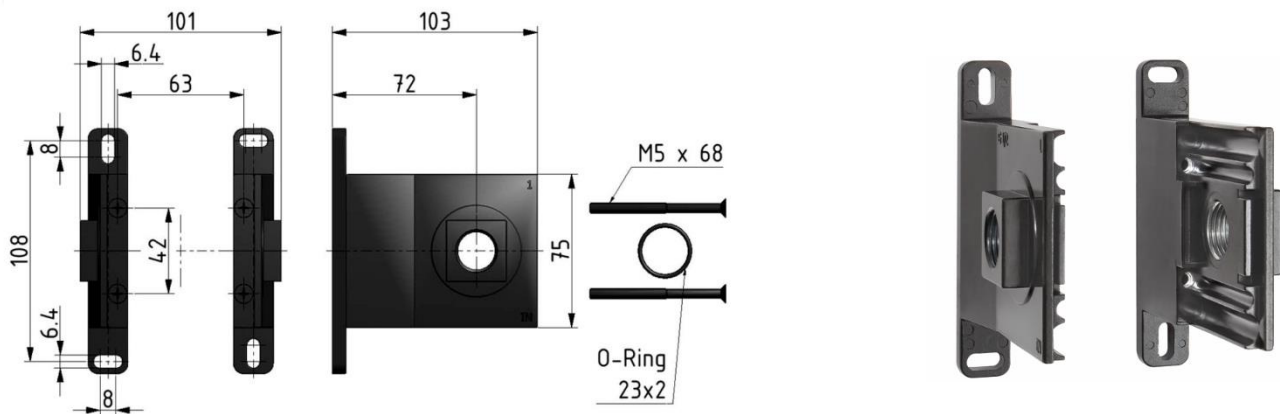

Material screw:

Material O-ring:

Fastening set wall console

Wall console with thread of the series »FUTURA« BG2

Zinc die-cast

Steel

NBR 70

Ident No.	Article No.	Description	Size
WK 102-38	100331	Wall console with connection thread G 3/8	2

**Wall console with connection thread G 1/2**

Type of construction:

Fastening set wall console

Mounting type:

Wall console with thread of the series »FUTURA« BG2

Material coupling clamp:

Zinc die-cast

Material screw:

Steel

Material O-ring:

NBR 70

Ident No.	Article No.	Description	Size
WK 102-12	100332	Wall console with connection thread G 1/2	2

**Mounting bracket incl. 2 screws**

Type of construction:

Mounting bracket

Material:

Galvanised steel sheet

Mounting type:

Wall mounting with 2 screws

Ident No.	Article No.	Description	Size
H 852	10043	Mounting bracket incl. 2 screws	2

**Blocking set incl. 2 screws**

Type of construction:

Mounting type: