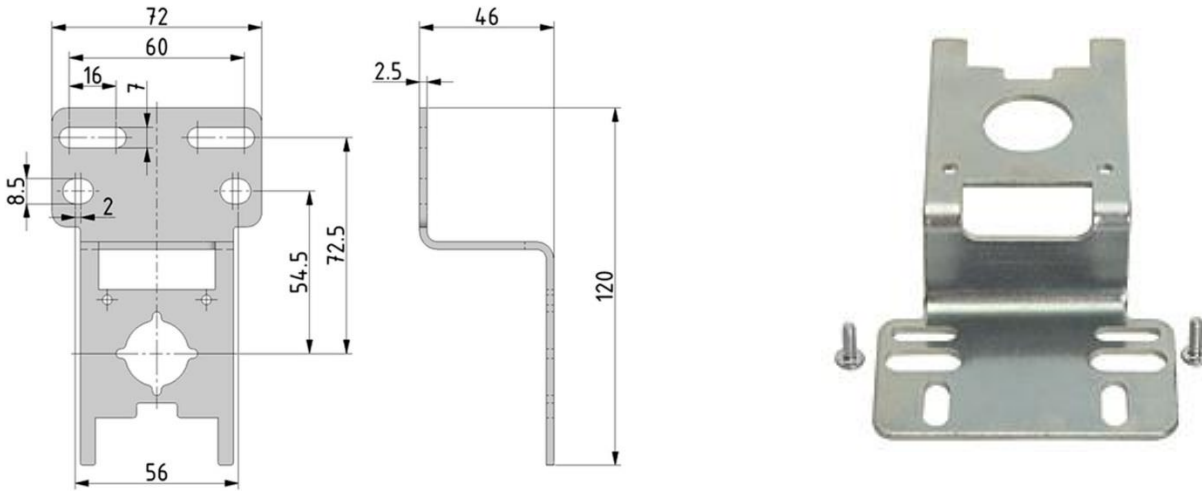

Material screw:

Material O-ring:

Fastening set wall console

Wall console with thread of the series »FUTURA« BG2

Zinc die-cast

Steel

NBR 70

Ident No.	Article No.	Description	Size
WK 102-38	100331	Wall console with connection thread G 3/8	2

**Wall console with connection thread G 1/2**

Type of construction:

Fastening set wall console

Mounting type:

Wall console with thread of the series »FUTURA« BG2

Material coupling clamp:

Zinc die-cast

Material screw:

Steel

Material O-ring:

NBR 70

Ident No.	Article No.	Description	Size
WK 102-12	100332	Wall console with connection thread G 1/2	2

**Mounting bracket incl. 2 screws**

Type of construction:

Mounting bracket

Material:

Galvanised steel sheet

Mounting type:

Wall mounting with 2 screws

Ident No.	Article No.	Description	Size
H 852	10043	Mounting bracket incl. 2 screws	2

**Blocking set incl. 2 screws**

Type of construction:

Mounting type: