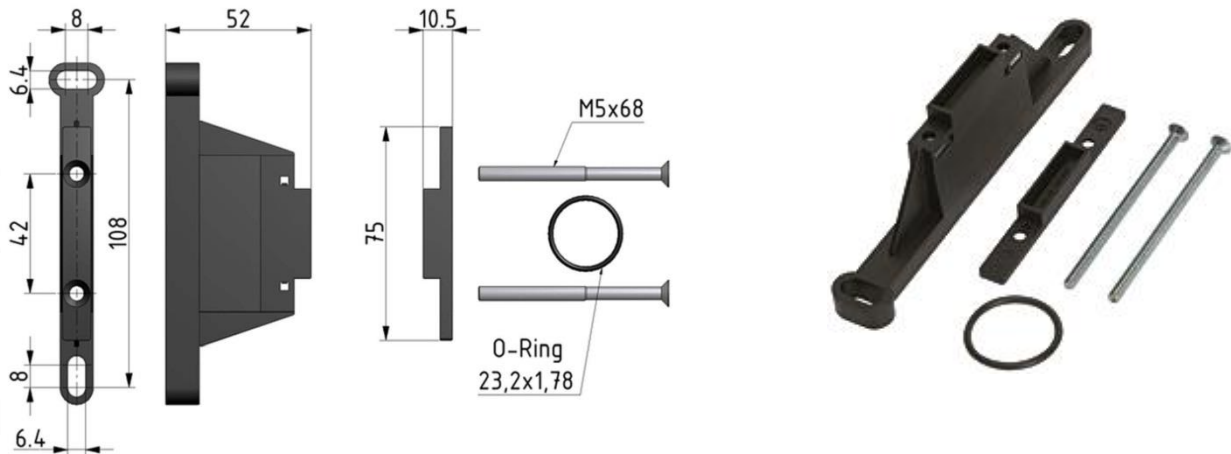

**Wall console incl. 2 screws**

Type of construction:

Mounting type:

Material coupling clamp:

Material screw:

Material O-ring:

Coupling kit for wall mounting

Interlocking of units of the series »FUTURA« BG2

Grivory (PA66)

Steel

NBR 70

Ident No.	Article No.	Description	Size
WK 102	100044	Wall console incl. 2 screws	2

**Wall console with connection thread G 3/8**

Type of construction:

Mounting type:

Material coupling clamp:

Material screw:

Material O-ring:

Fastening set wall console

Wall console with thread of the series »FUTURA« BG2

Zinc die-cast

Steel

NBR 70

Ident No.	Article No.	Description	Size
WK 102-38	100331	Wall console with connection thread G 3/8	2

**Wall console with connection thread G 1/2**

Type of construction:

Fastening set wall console

Mounting type:

Wall console with thread of the series »FUTURA« BG2

Material coupling clamp:

Zinc die-cast

Material screw: