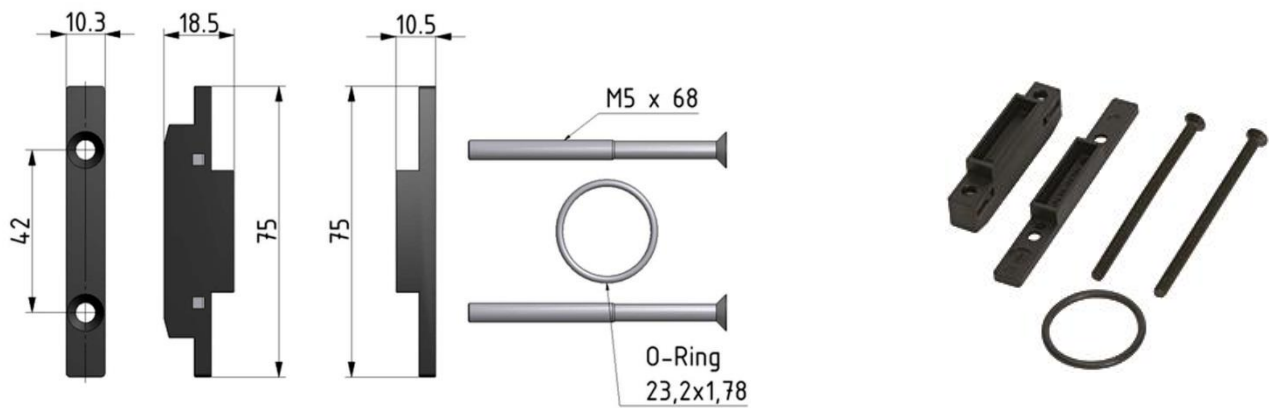

Steel

Material O-ring:

NBR 70

Ident No.	Article No.	Description	Size
WK 102-12	100332	Wall console with connection thread G 1/2	2

**Mounting bracket incl. 2 screws**

Type of construction:

Mounting bracket

Material:

Galvanised steel sheet

Mounting type:

Wall mounting with 2 screws

Ident No.	Article No.	Description	Size
H 852	10043	Mounting bracket incl. 2 screws	2

**Blocking set incl. 2 screws**

Type of construction:

Mounting type:

Material coupling clamp:

Material screw:

Material O-ring:

Coupling packet

Interlocking devices of the series »FUTURA« BG2

Grivory (PA66)

Steel

NBR 70

Ident No.	Article No.	Description	Size
KP 200	100045	Blocking set incl. 2 screws	2